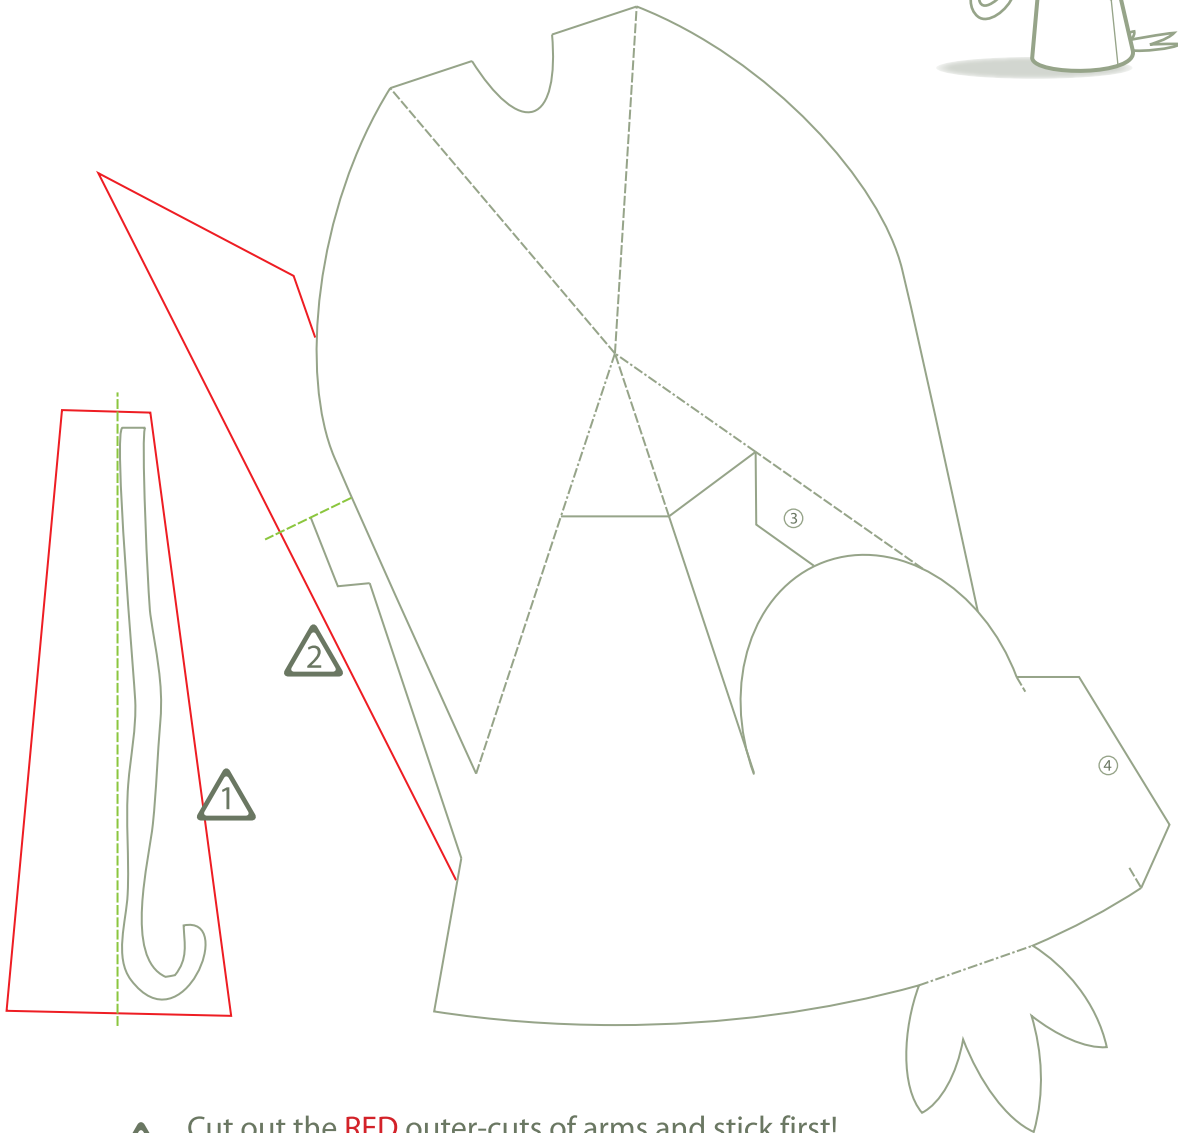

BUSH DOCTOR

CUSTOM

- cut
- - - - - valley-fold
- - - - - hill-fold
- ①②③④⑤⑥⑦⑧ glue order

Cut out the **RED** outer-cuts of arms and stick first!
 Fold the **green** lines and glue them. Then cut the inside-cuts.