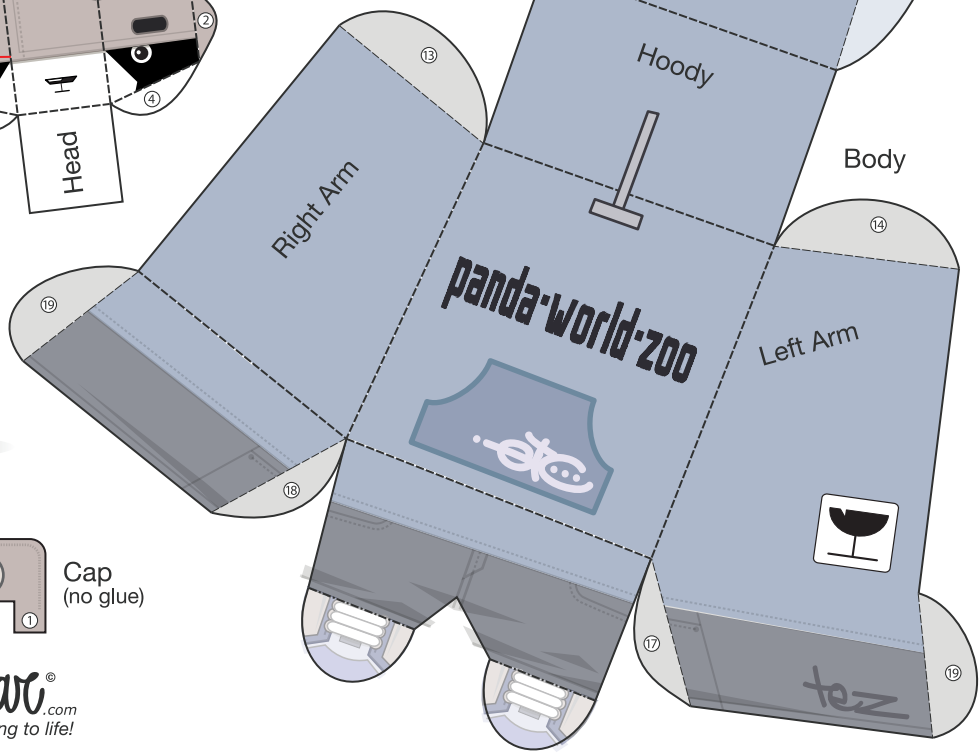

Stase

Custom

- cut
 - - - - valley-fold
 - _____ hill-fold
 - ①②③④⑤⑥⑦⑧ glue order
- Grease and pre-fold before glue-ing

3eyedbear.com
©2010 paper coming to life!

X pandakroo

design: maarten@buro-lamp.nl