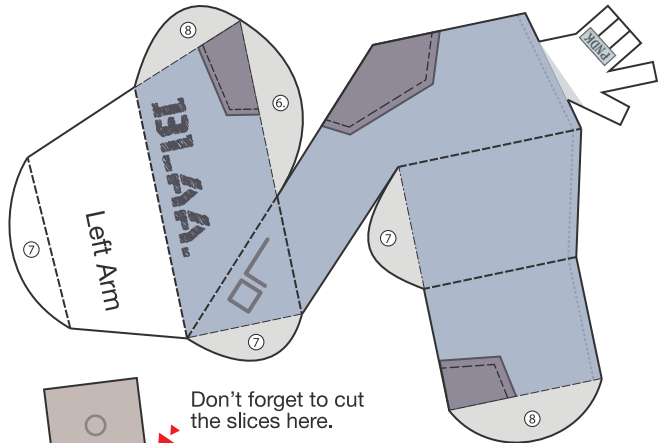

Stase

Custom

- cut
 - - - - valley-fold
 - _____ hill-fold
 - ①②③④⑤⑥⑦⑧ glue order
- Grease and pre-fold before glue-ing

3eyedbear.com
©2010 paper coming to life!

X pandakroo

design: maarten@buro-lamp.nl