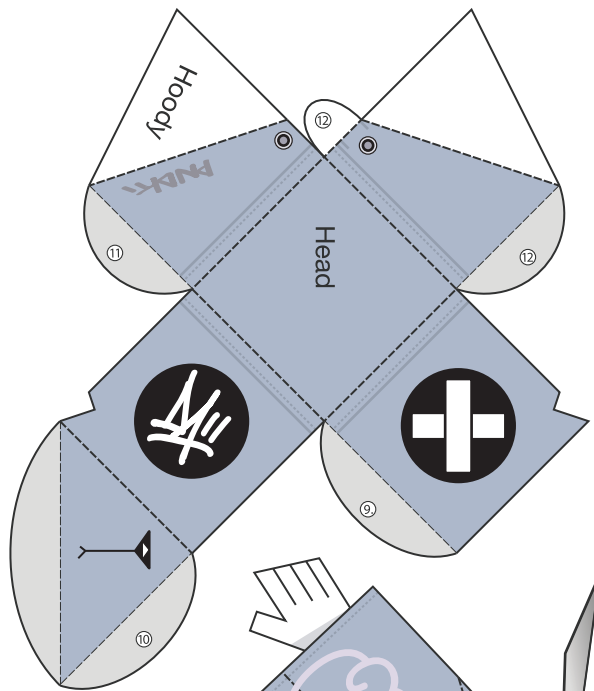

Stase

Custom

- cut
 - - - - valley-fold
 - _____ hill-fold
 - ①②③④⑤⑥⑦⑧ glue order
- Grease and pre-fold before glue-ing

3eyedbear.com
©2010 paper coming to life!

X pandakroo

design: maarten@buro-lamp.nl