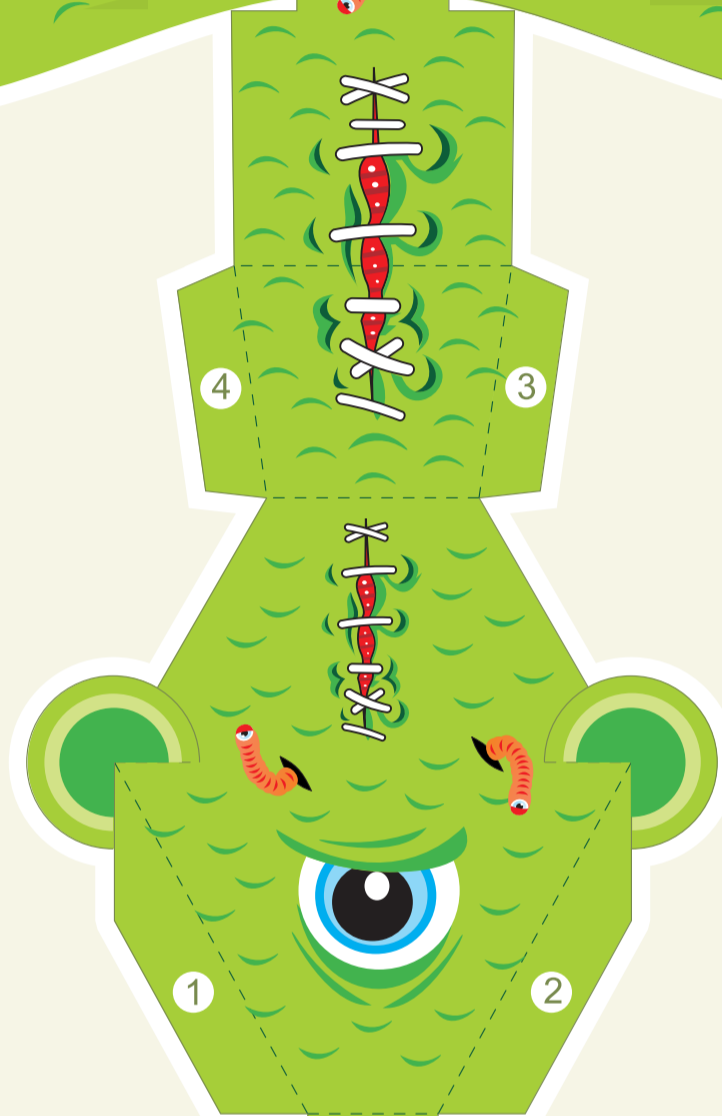

monster
IJO

— cut
- - - valley-fold
- - - hill-fold
● 1 ● 2 ● 3 ● 4 ● 5 ● 6 ● 7 ● 8 glue order

WORK FOR
PAPER PEOPLE
BENEFIT PROJECT
BY ASS. CULT MAGENTA
MAGENTA-PROJECT.NET

Maarten@buro-Lamp.nl © 2007

custom
3 eyed bear.com
where paper comes to life!